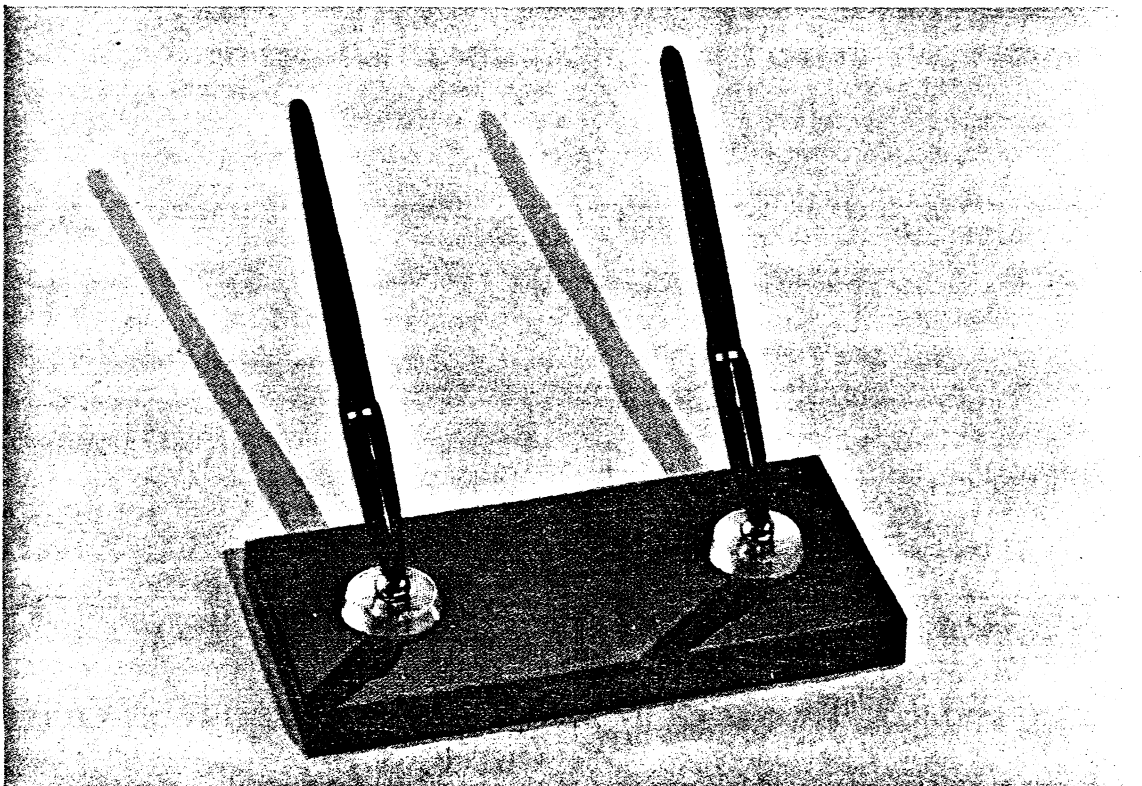

MODEL NO. 90-162

Black glass base with concave gold colored mounting. Black "51" pen and holder, 3½ x 5¾" \$25.00

Parker "51" MAGNETIX Desk Sets

MODEL NO. 90-222

Pedrara Onyx base. Gold colored side pieces. Two black "51" pens and holders, 4 x 9 $\frac{3}{4}$ " \$40.00
No. 90-223: same base with maroon pens and holders.